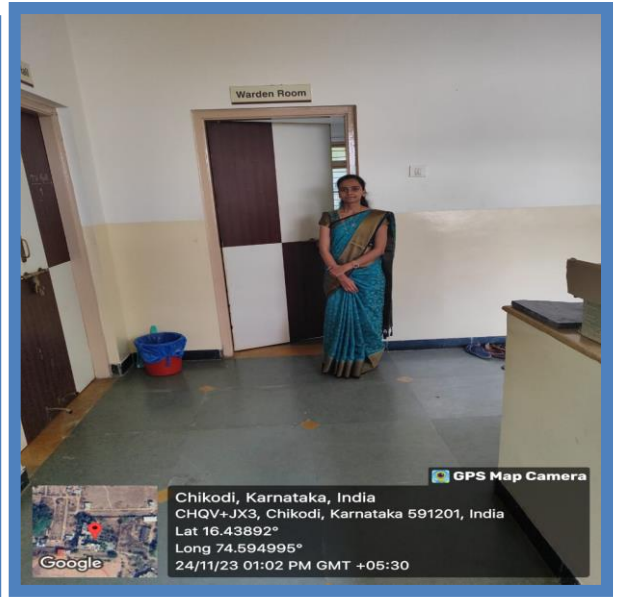

Institution provided Facilities for Women

GIRLS COMMON ROOM

SANITARY NAPKIN VENDER MACHINE

SANITARY NAPKIN INCINERATOR MACHINE

DRINKING WATER

WELL FURNISHED REST ROOMS

CCTV CAMERA

SECURITY GUARD

ANTI RAGGING CELL

WARDEN

GRIEVANCE BOX

SEPARATE COMFORT IN CANTEEN

COMPOUND WITH IRON GRILL

POST OFFICE BOX

LADIES READING ROOM IN LIBRARY