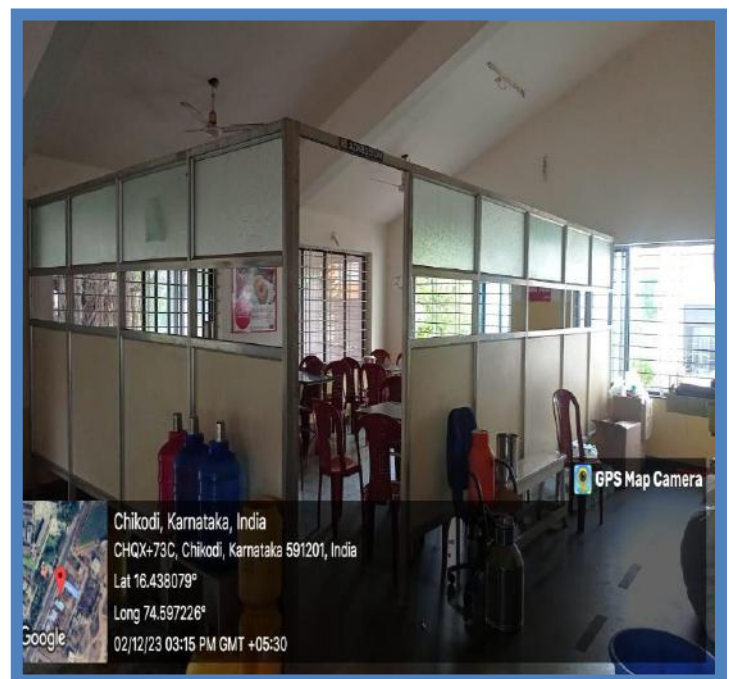

Institution provided Facilities for Women

GIRLS COMMON ROOM

SANITARY NAPKIN VENDER MACHINE

SANITARY NAPKIN INCINERATOR MACHINE

DRINKING WATER

WELL FURNISHED REST ROOMS

CCTV CAMERA

SECURITY GUARD

ANTI RAGGING CELL

WARDEN

GRIEVANCE BOX

SEPARATE COMFORT IN CANTEEN

COMPOUND WITH IRON GRILL

POST OFFICE BOX

LADIES READING ROOM IN LIBRARY